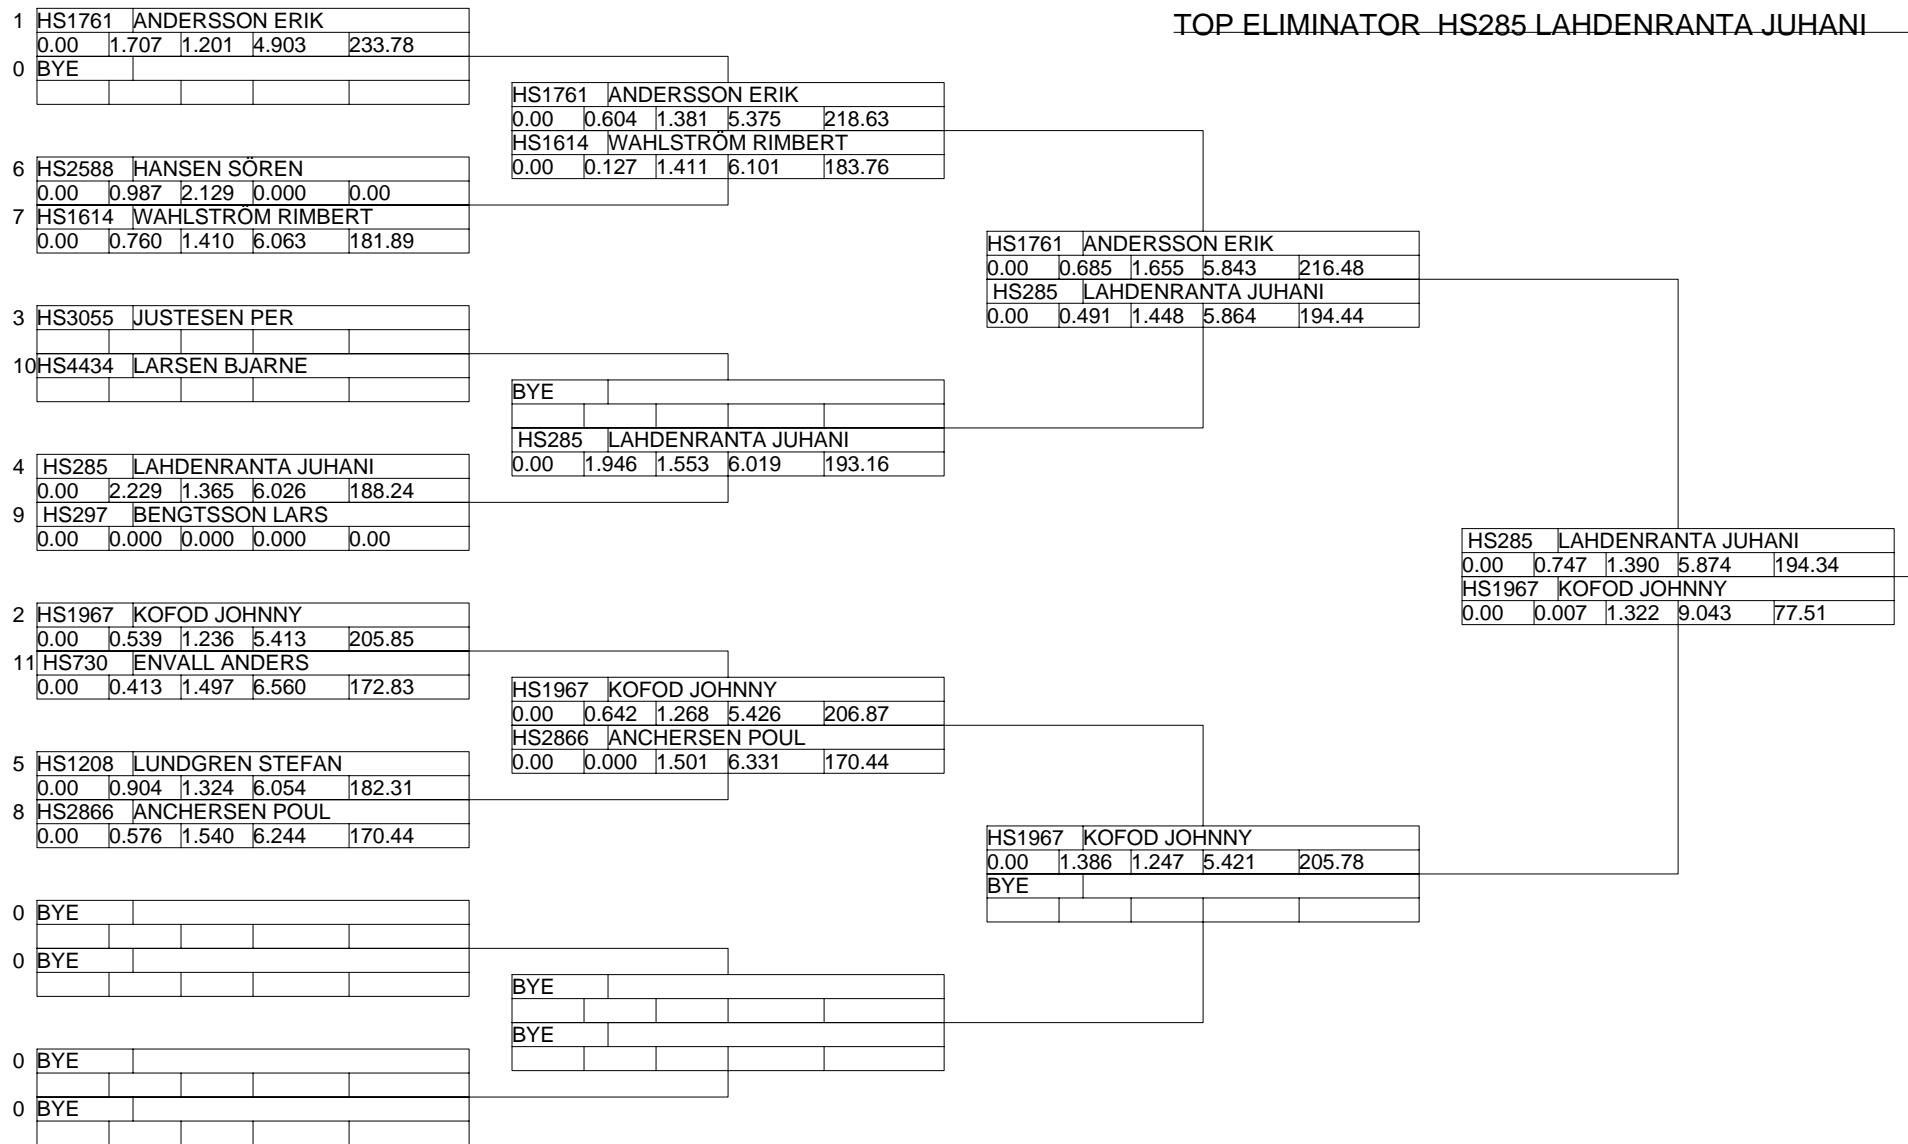

Winter Nationals 2006

Winter Nationals 2006

Hot Street - - Round 4

Portatree (C) Timing Systems

Qualifying by 1 - Best ET
 Pro
 Lanechoice by Qualifying Pos