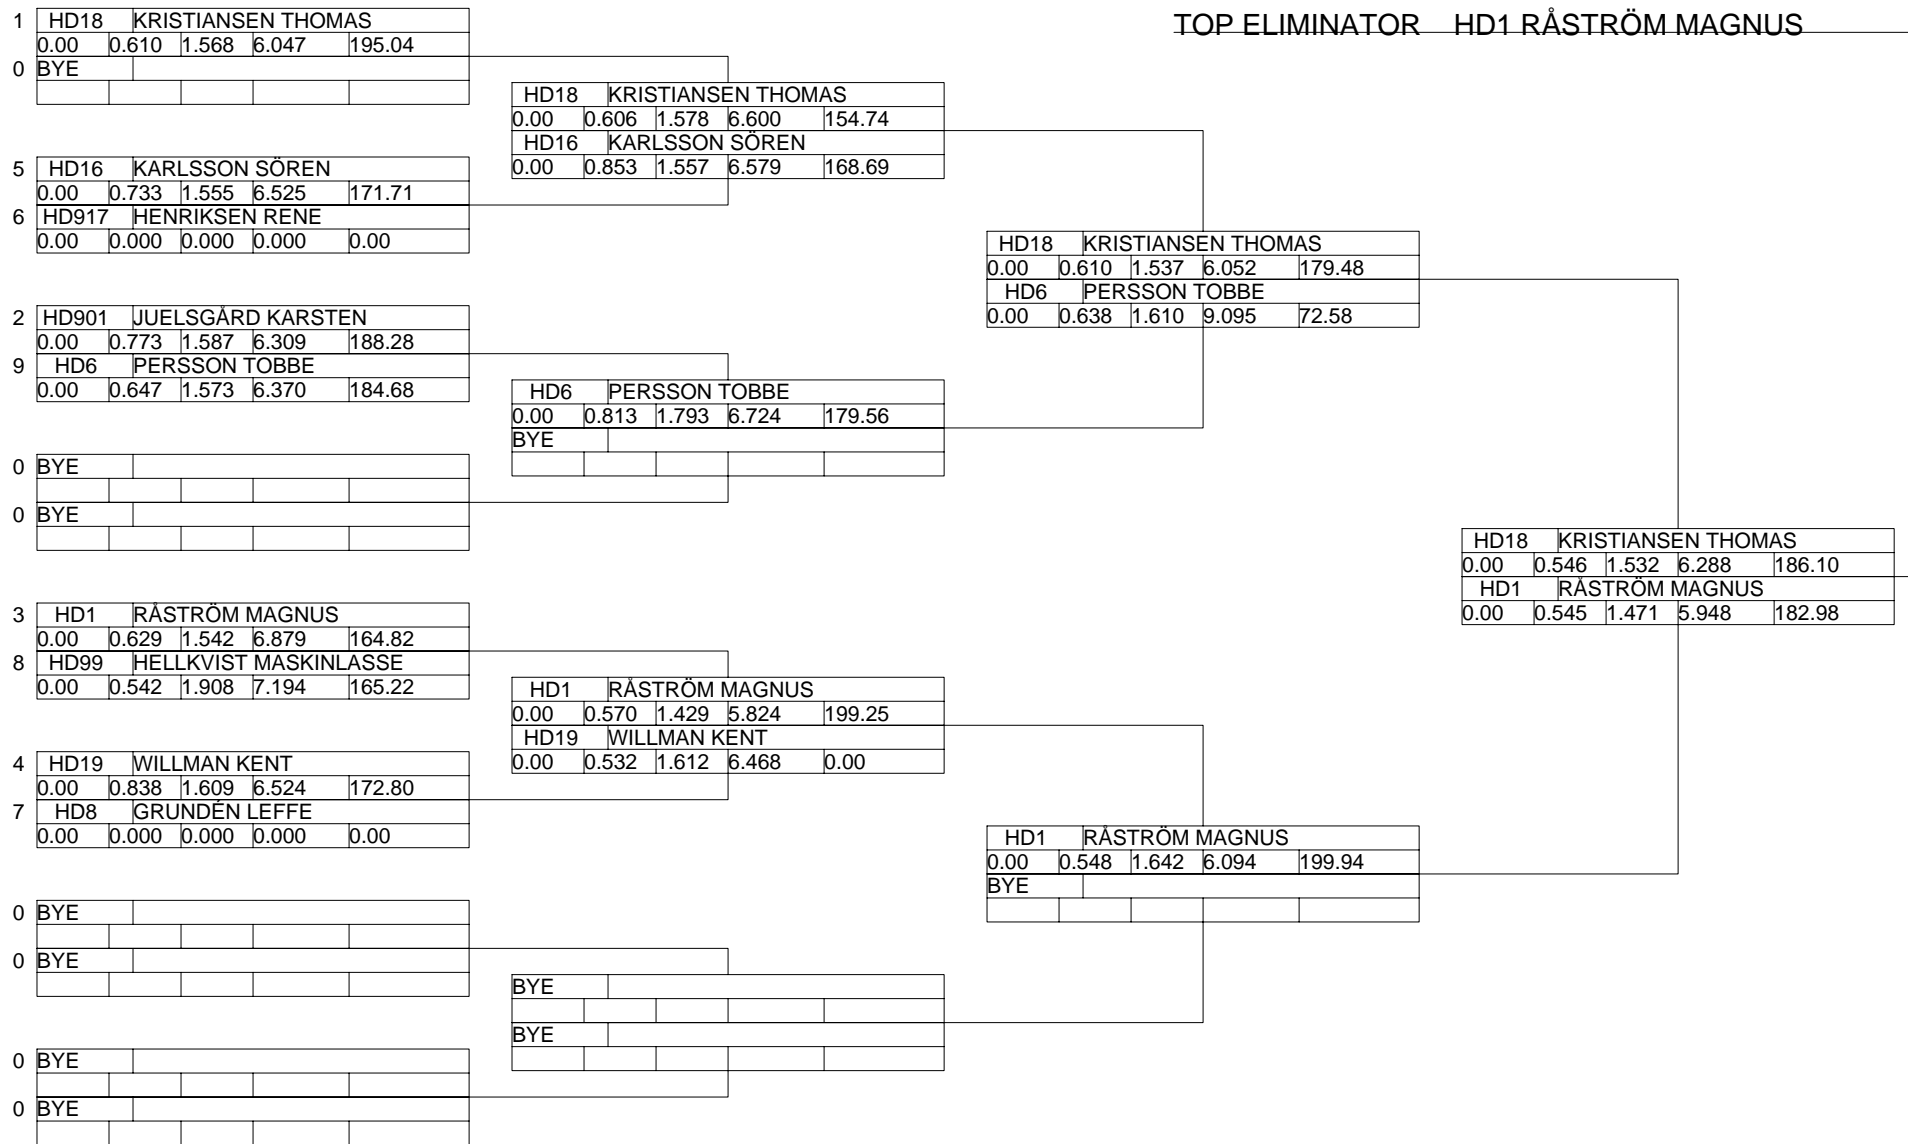

Winter Nationals 2006

Winter Nationals 2006

Harley Drags - - Round 4

Portatree (C) Timing Systems

Qualifying by 1 - Best ET
 Pro
 Lanechoice by Qualifying Pos