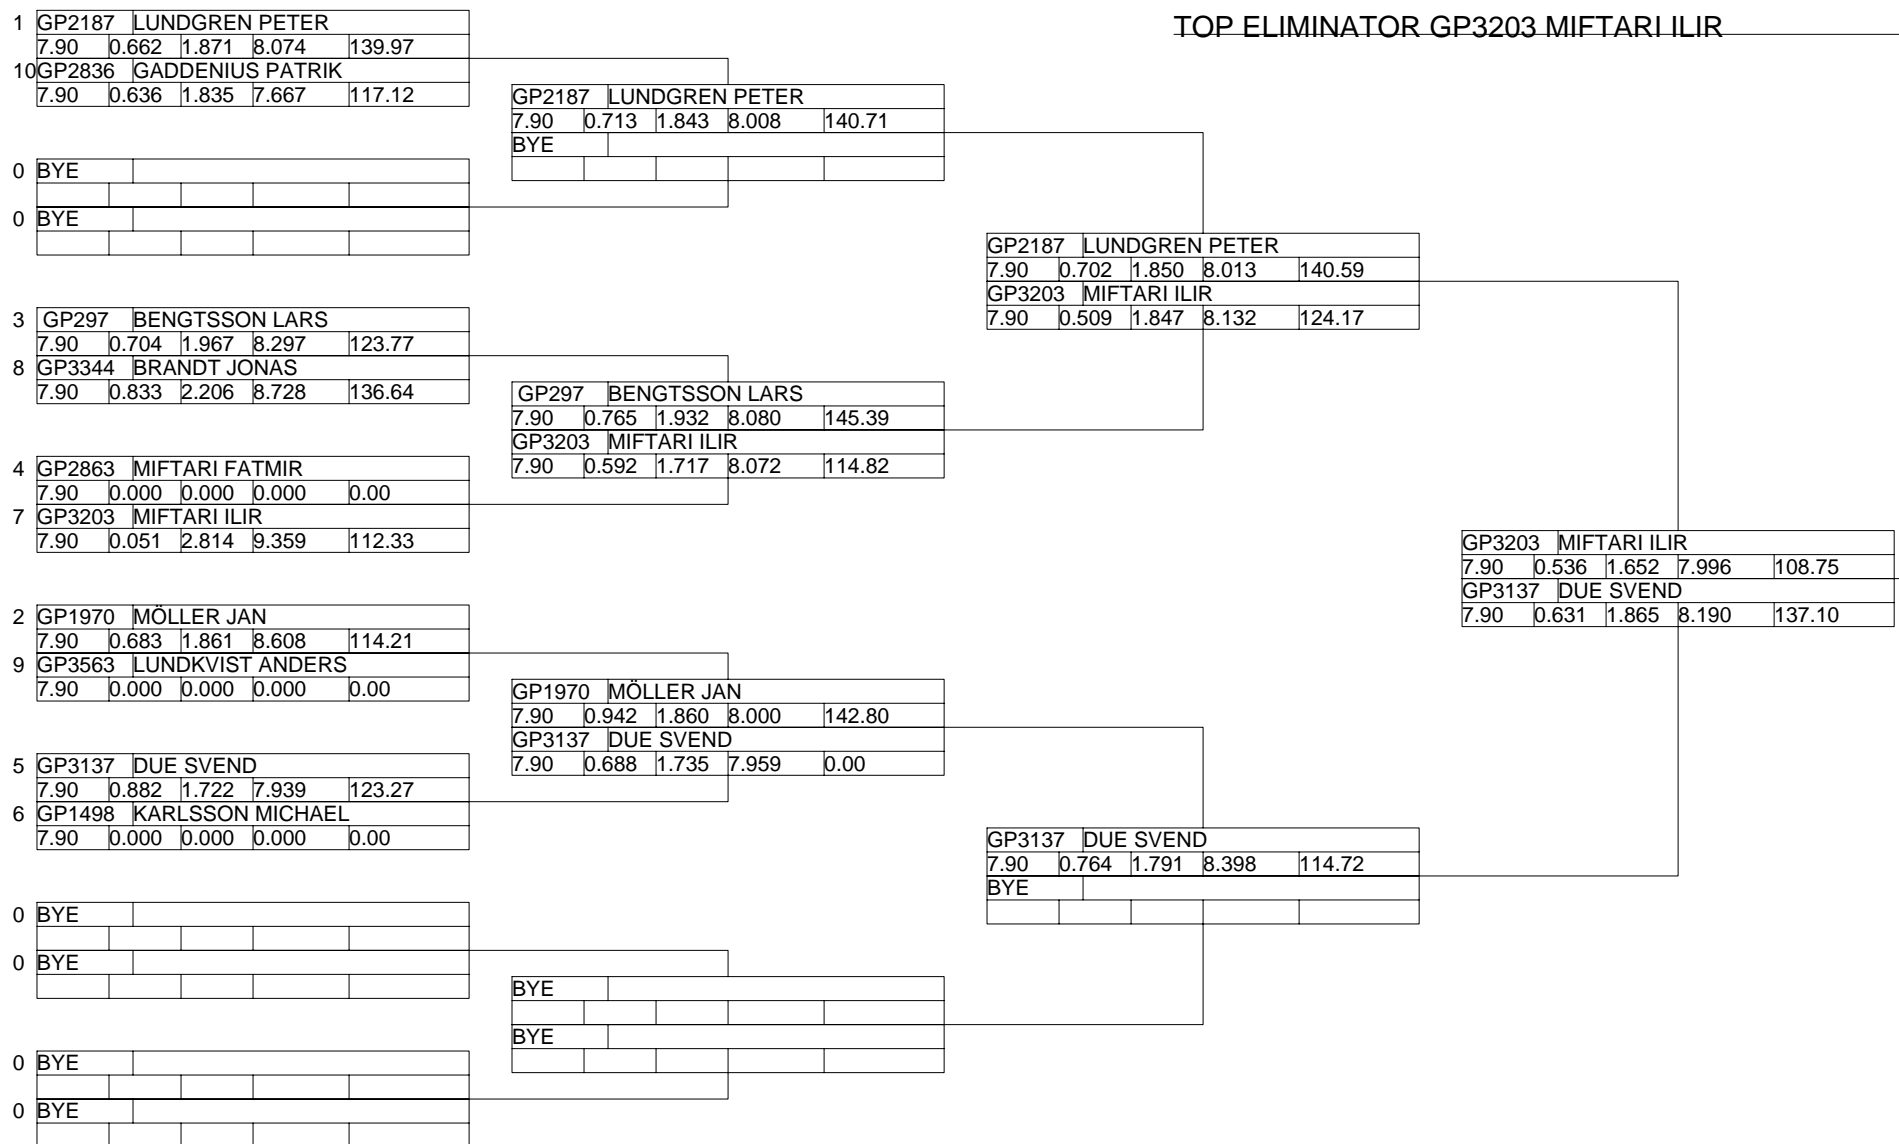

# Winter Nationals 2006

## Winter Nationals 2006

### Gatbilar PRO - - Round 4

Portatree (C) Timing Systems

Qualifying by 3 - Closest to Index  
 Pro  
 Lanechoice by Qualifying Pos