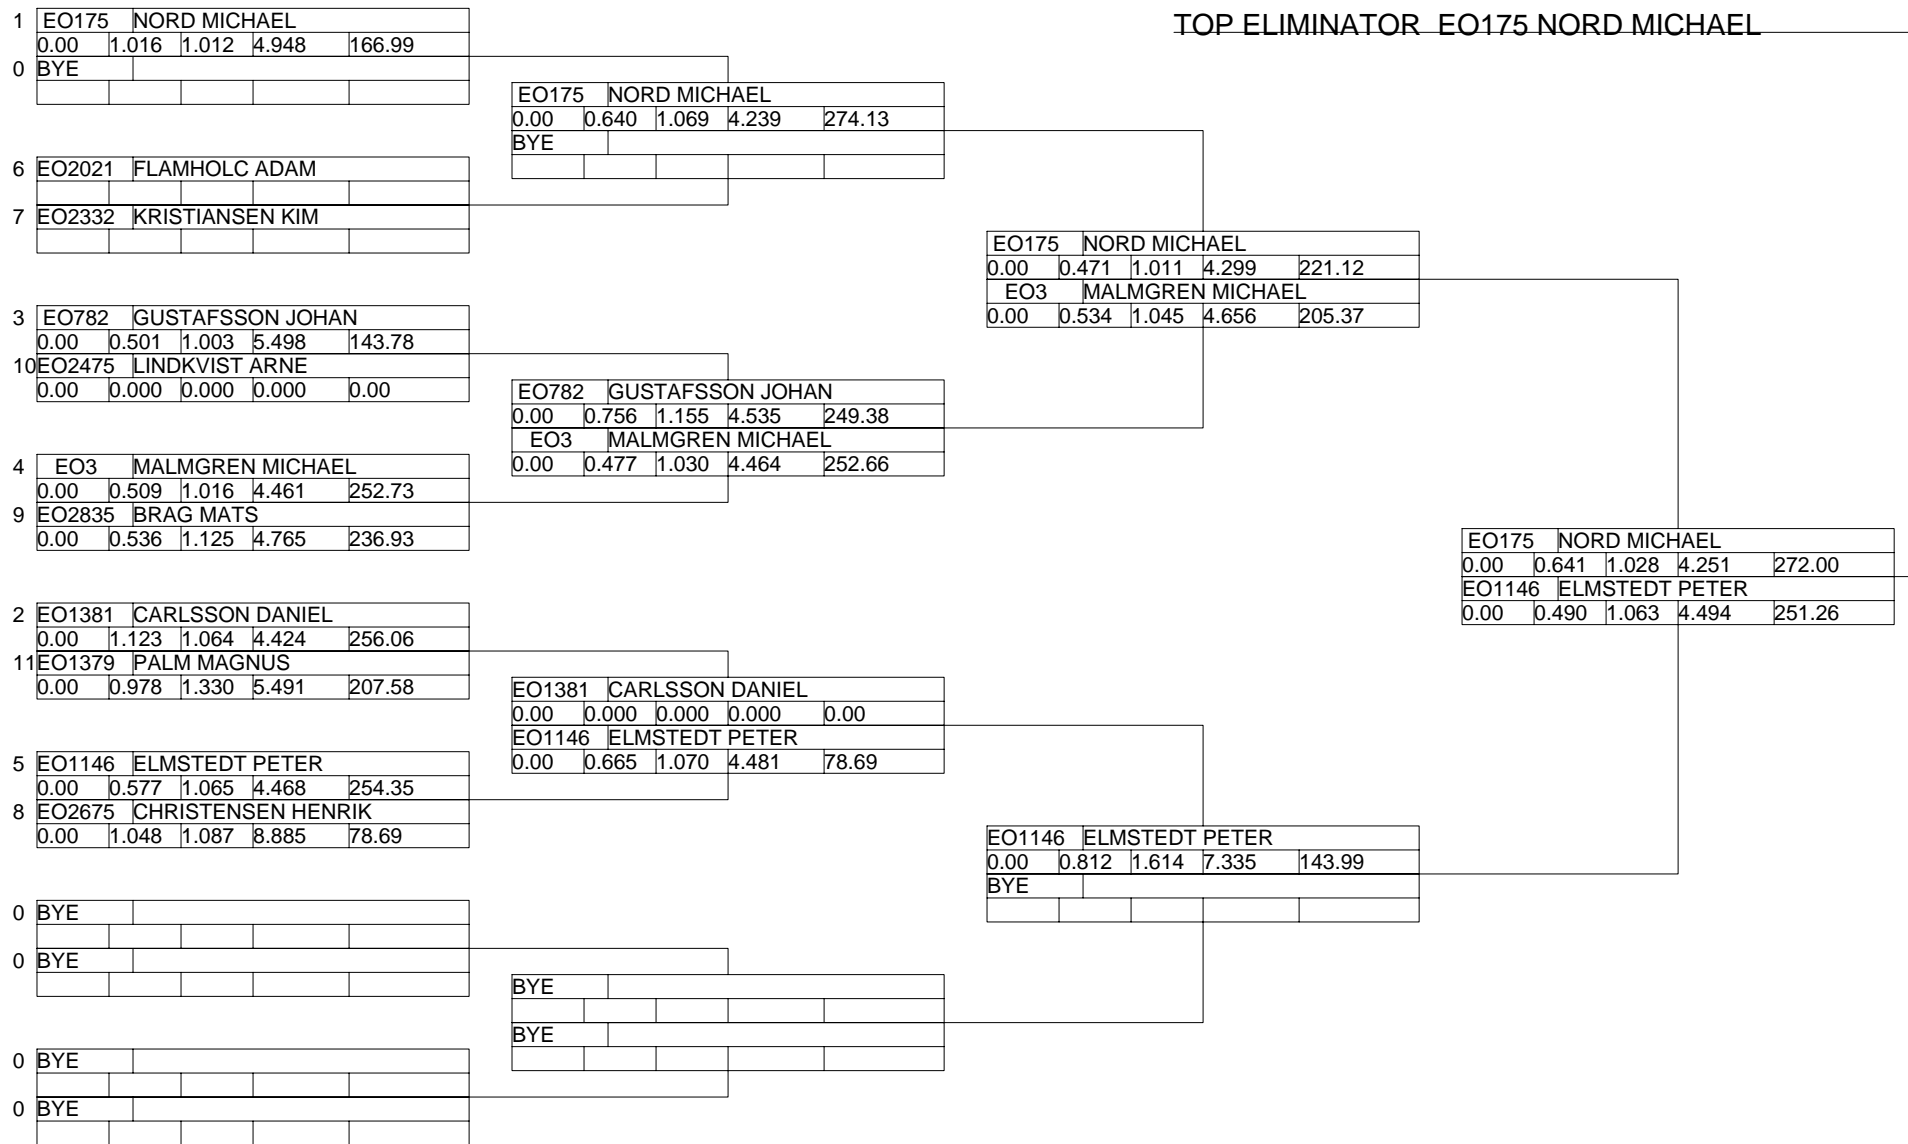

Winter Nationals 2006

Winter Nationals 2006

Extreme Outlaw - - Round 4

Portatree (C) Timing Systems

Qualifying by 1 - Best ET
Pro
Lanechoice by Qualifying Pos