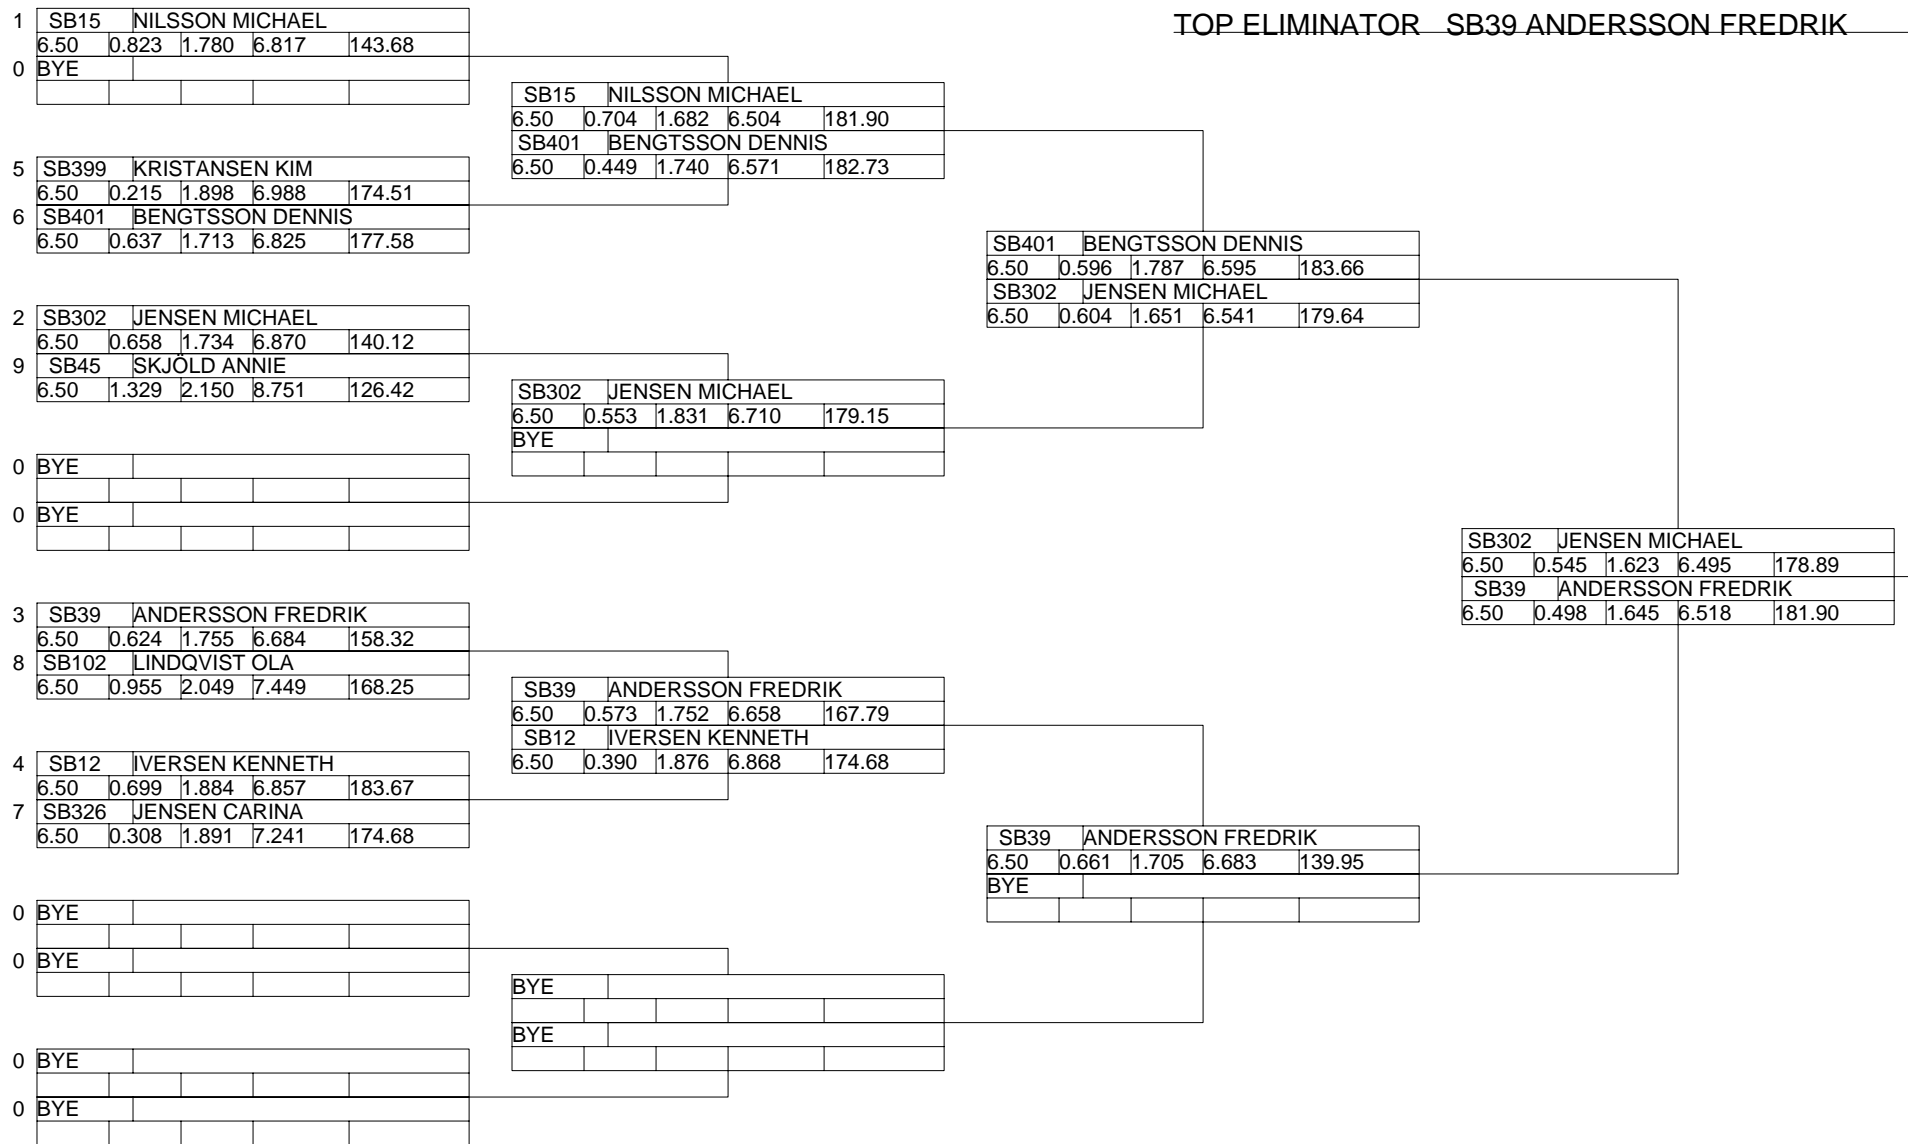

SDL & TTDS #2 2006

TTDS #3 2006

Street Bike - - Round 4

Portatree (C) Timing Systems

Qualifying by 3 - Closest to Index
 Pro
 Lanechoice by Qualifying Pos