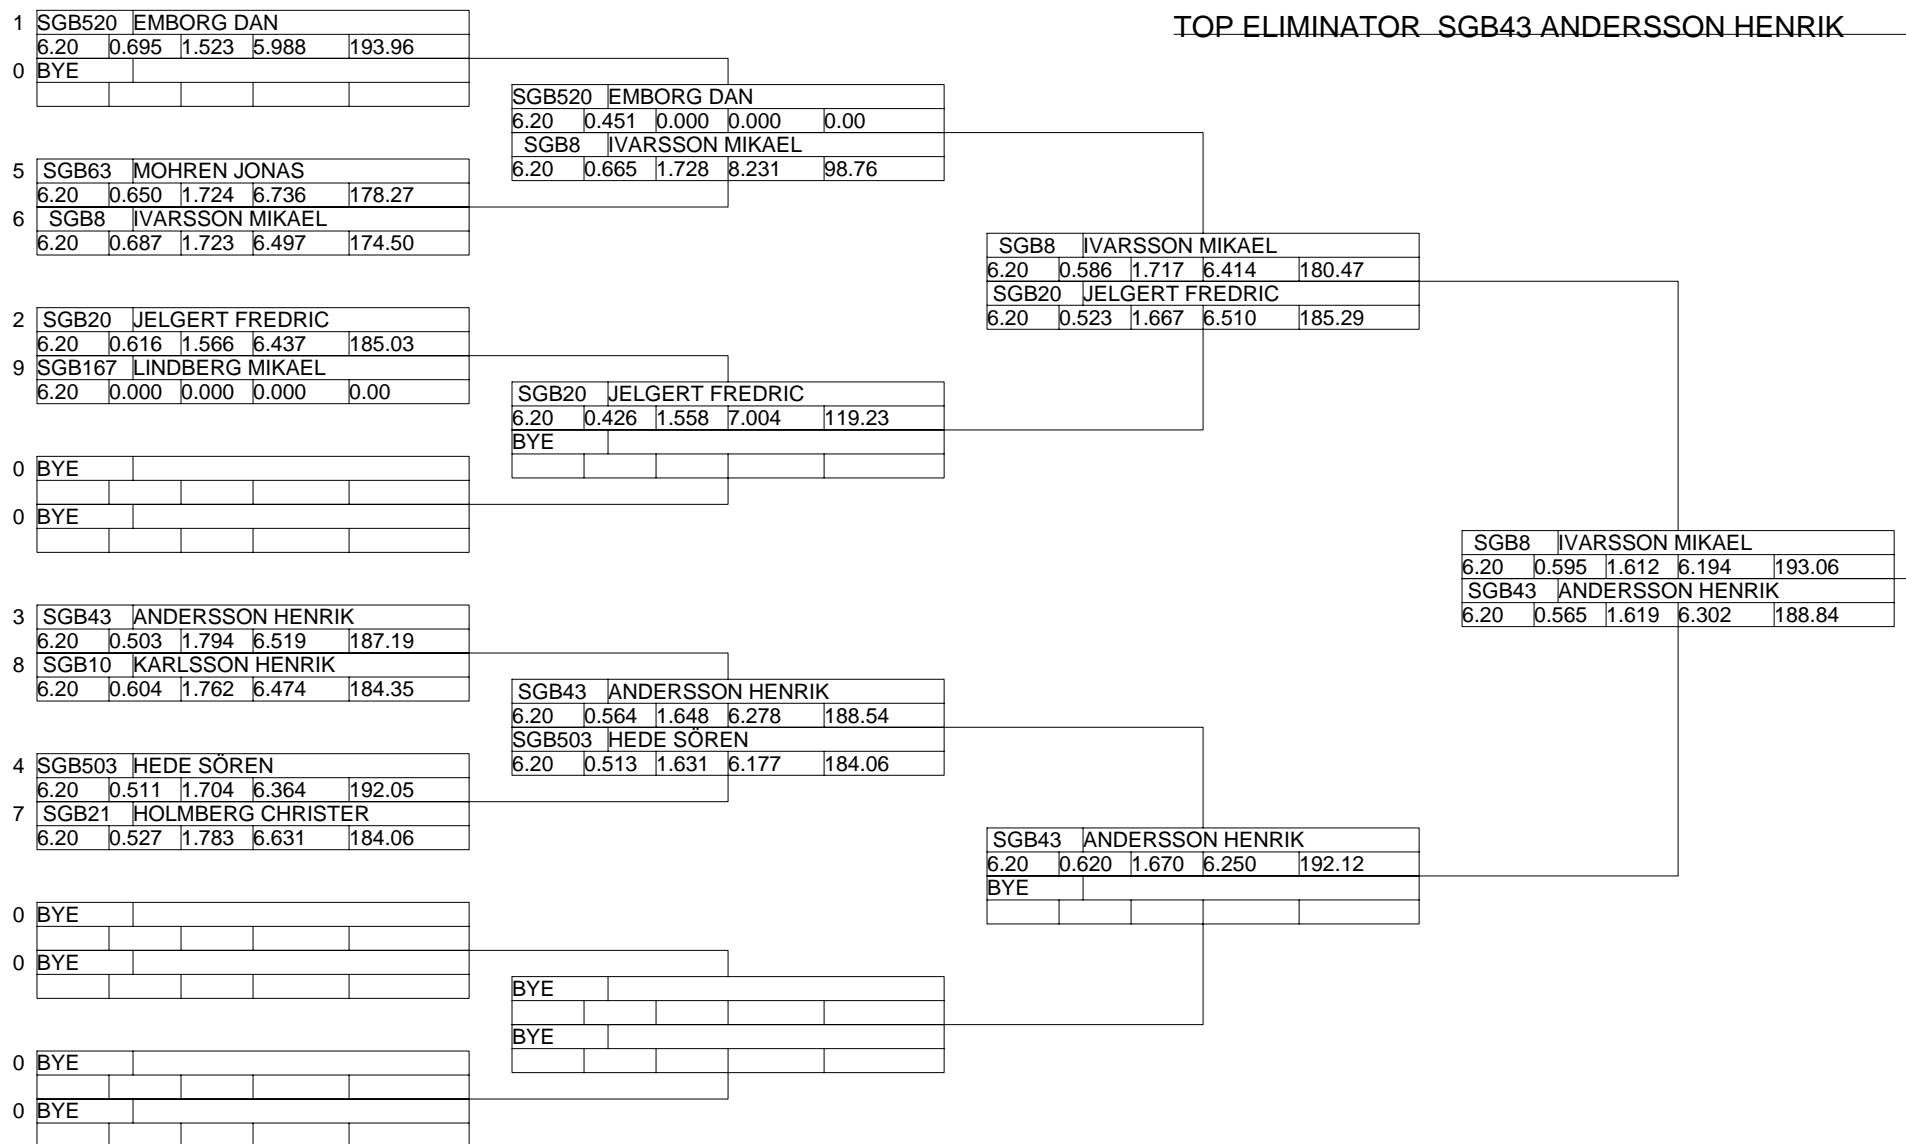

SDL & TTDS #2 2006

SDL & TTDS #2 2006

Super Gas Bike - - Round 4

Portatree (C) Timing Systems

Qualifying by 3 - Closest to Index
Pro
Lanechoice by Qualifying Pos