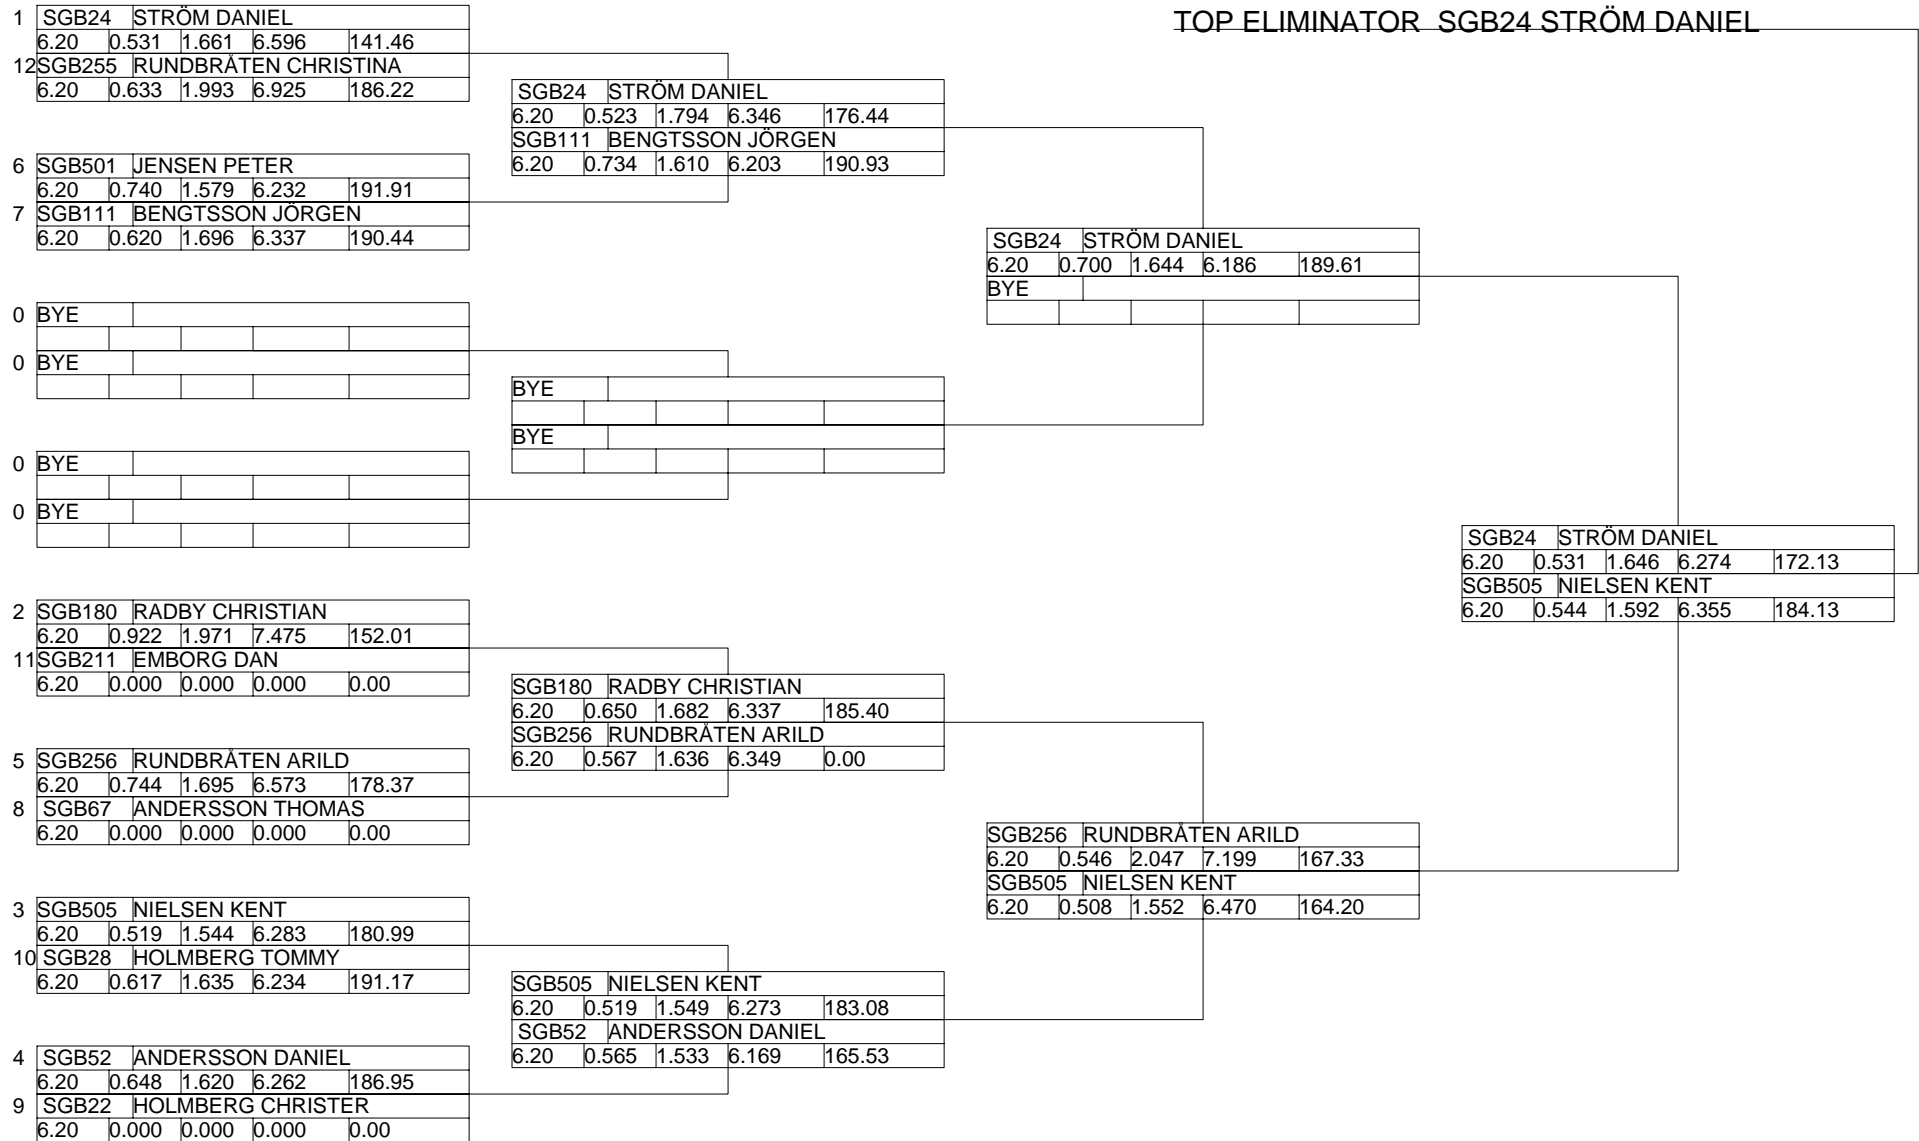

# VEIDEC Raceway

## Malmö Bike Open

### Super Gas Bike - - Round 4

Portatree (C) Timing Systems

Qualifying by 3 - Closest to Index  
 Pro  
 Lanechoice by Qualifying Pos