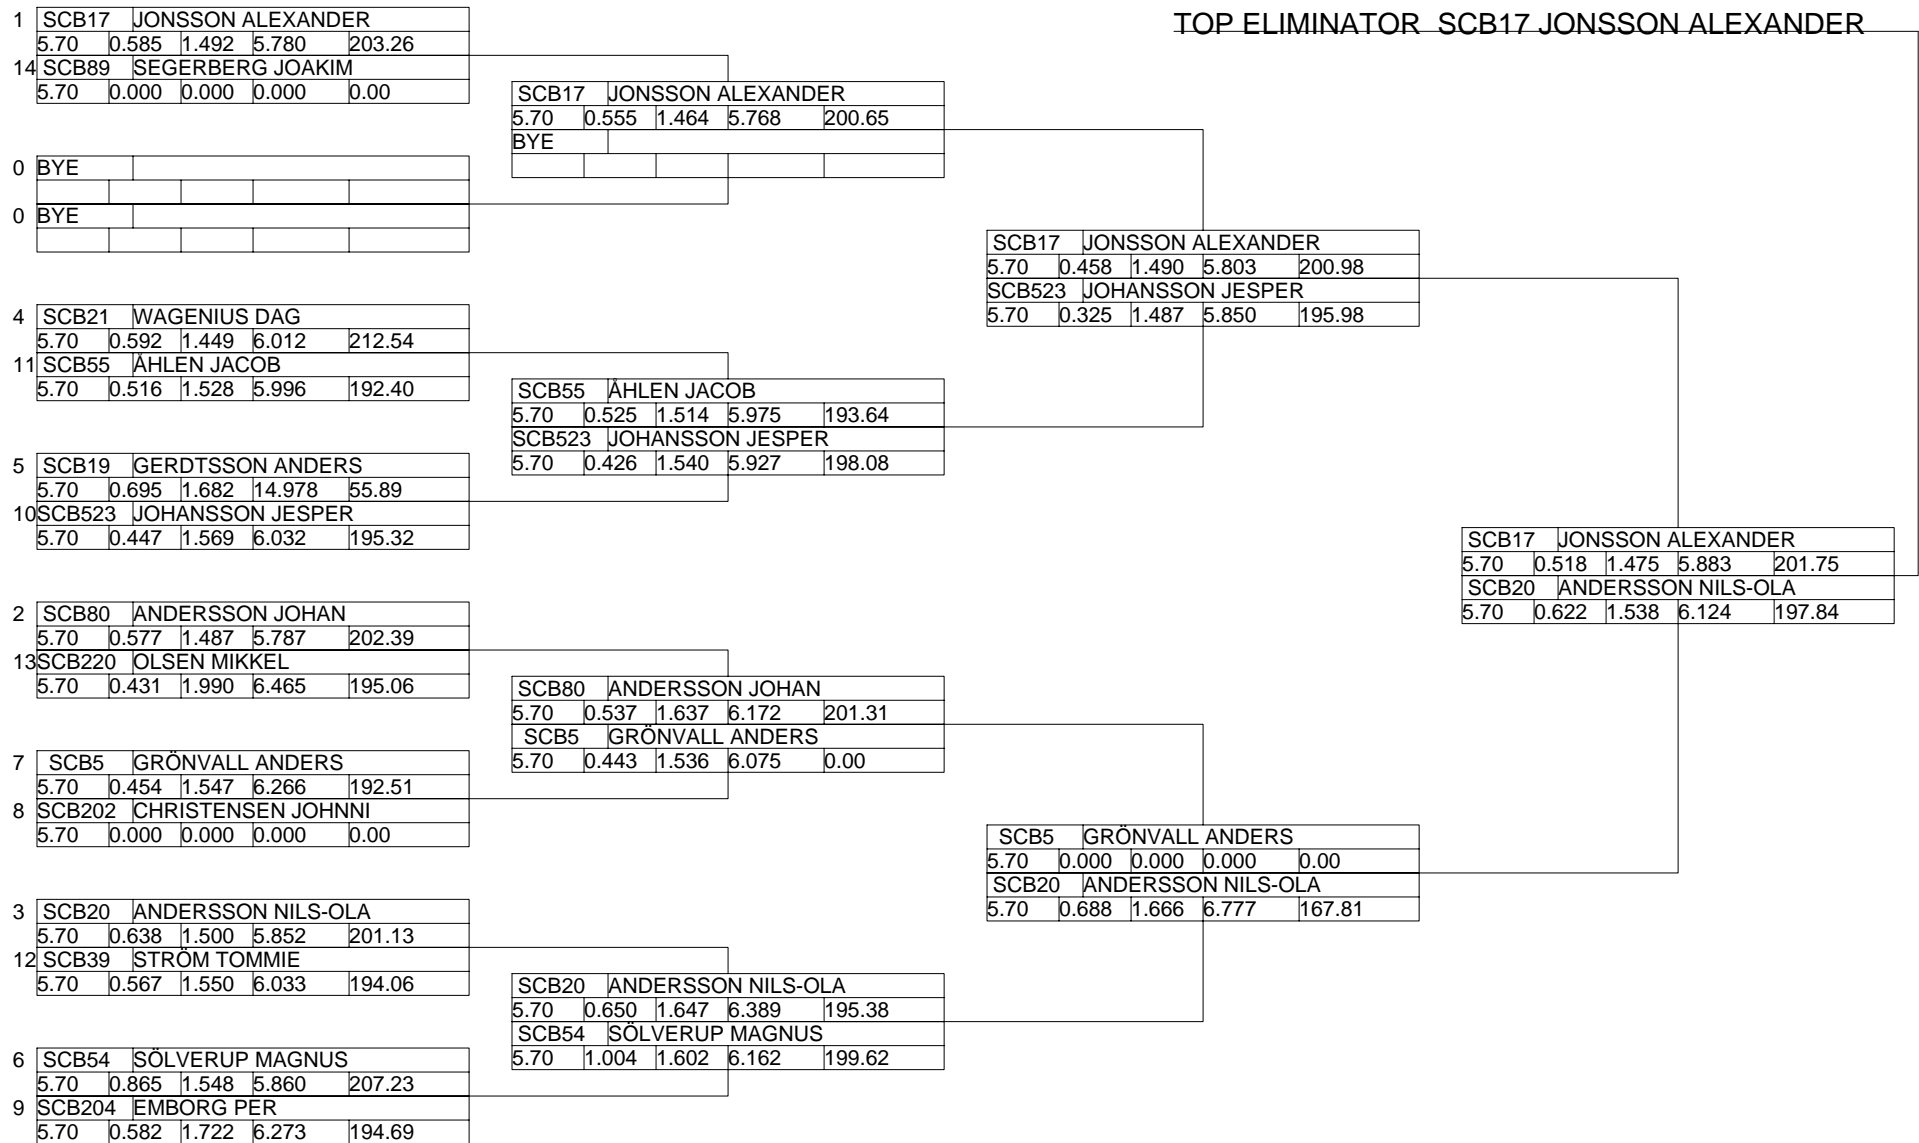

VEIDEC Raceway

Malmö Bike Open

Super Comp Bike - - Round 4

Portatree (C) Timing Systems

Qualifying by 3 - Closest to Index
Pro
Lanechoice by Qualifying Pos