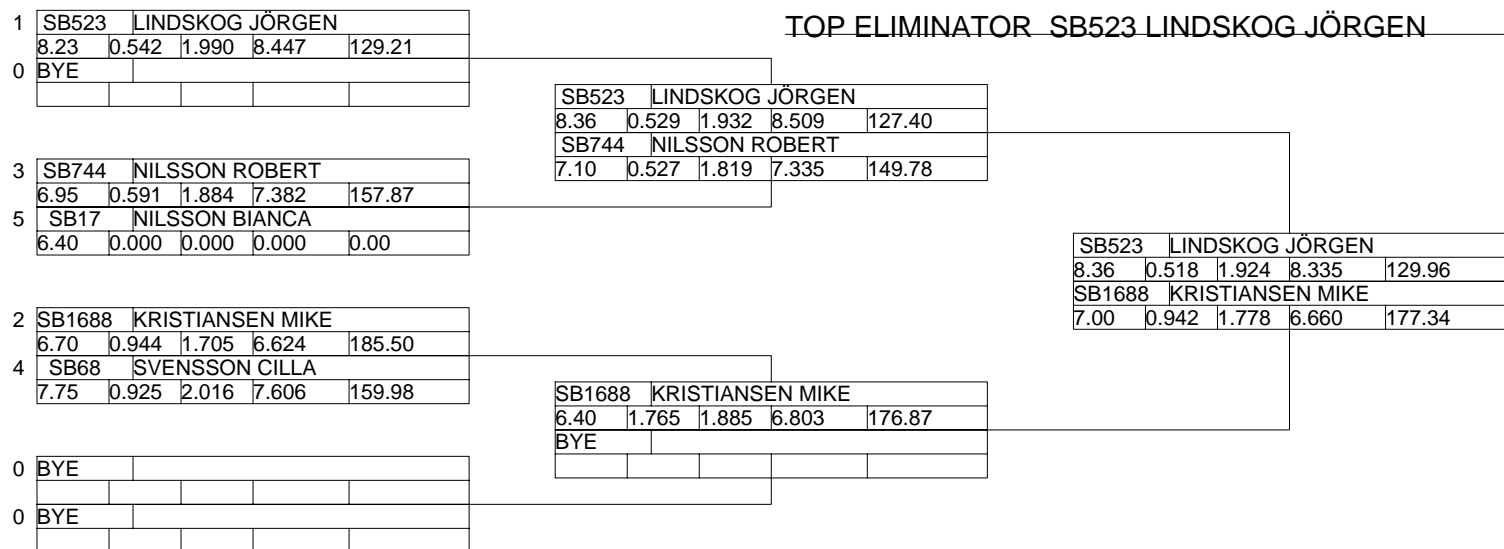

VEIDEC Raceway

Malmö Bike Open

Street Bike - - Round 3

Portatree (C) Timing Systems

Lanechoice by Qualifying Pos
Sportsman
2 - Best RT